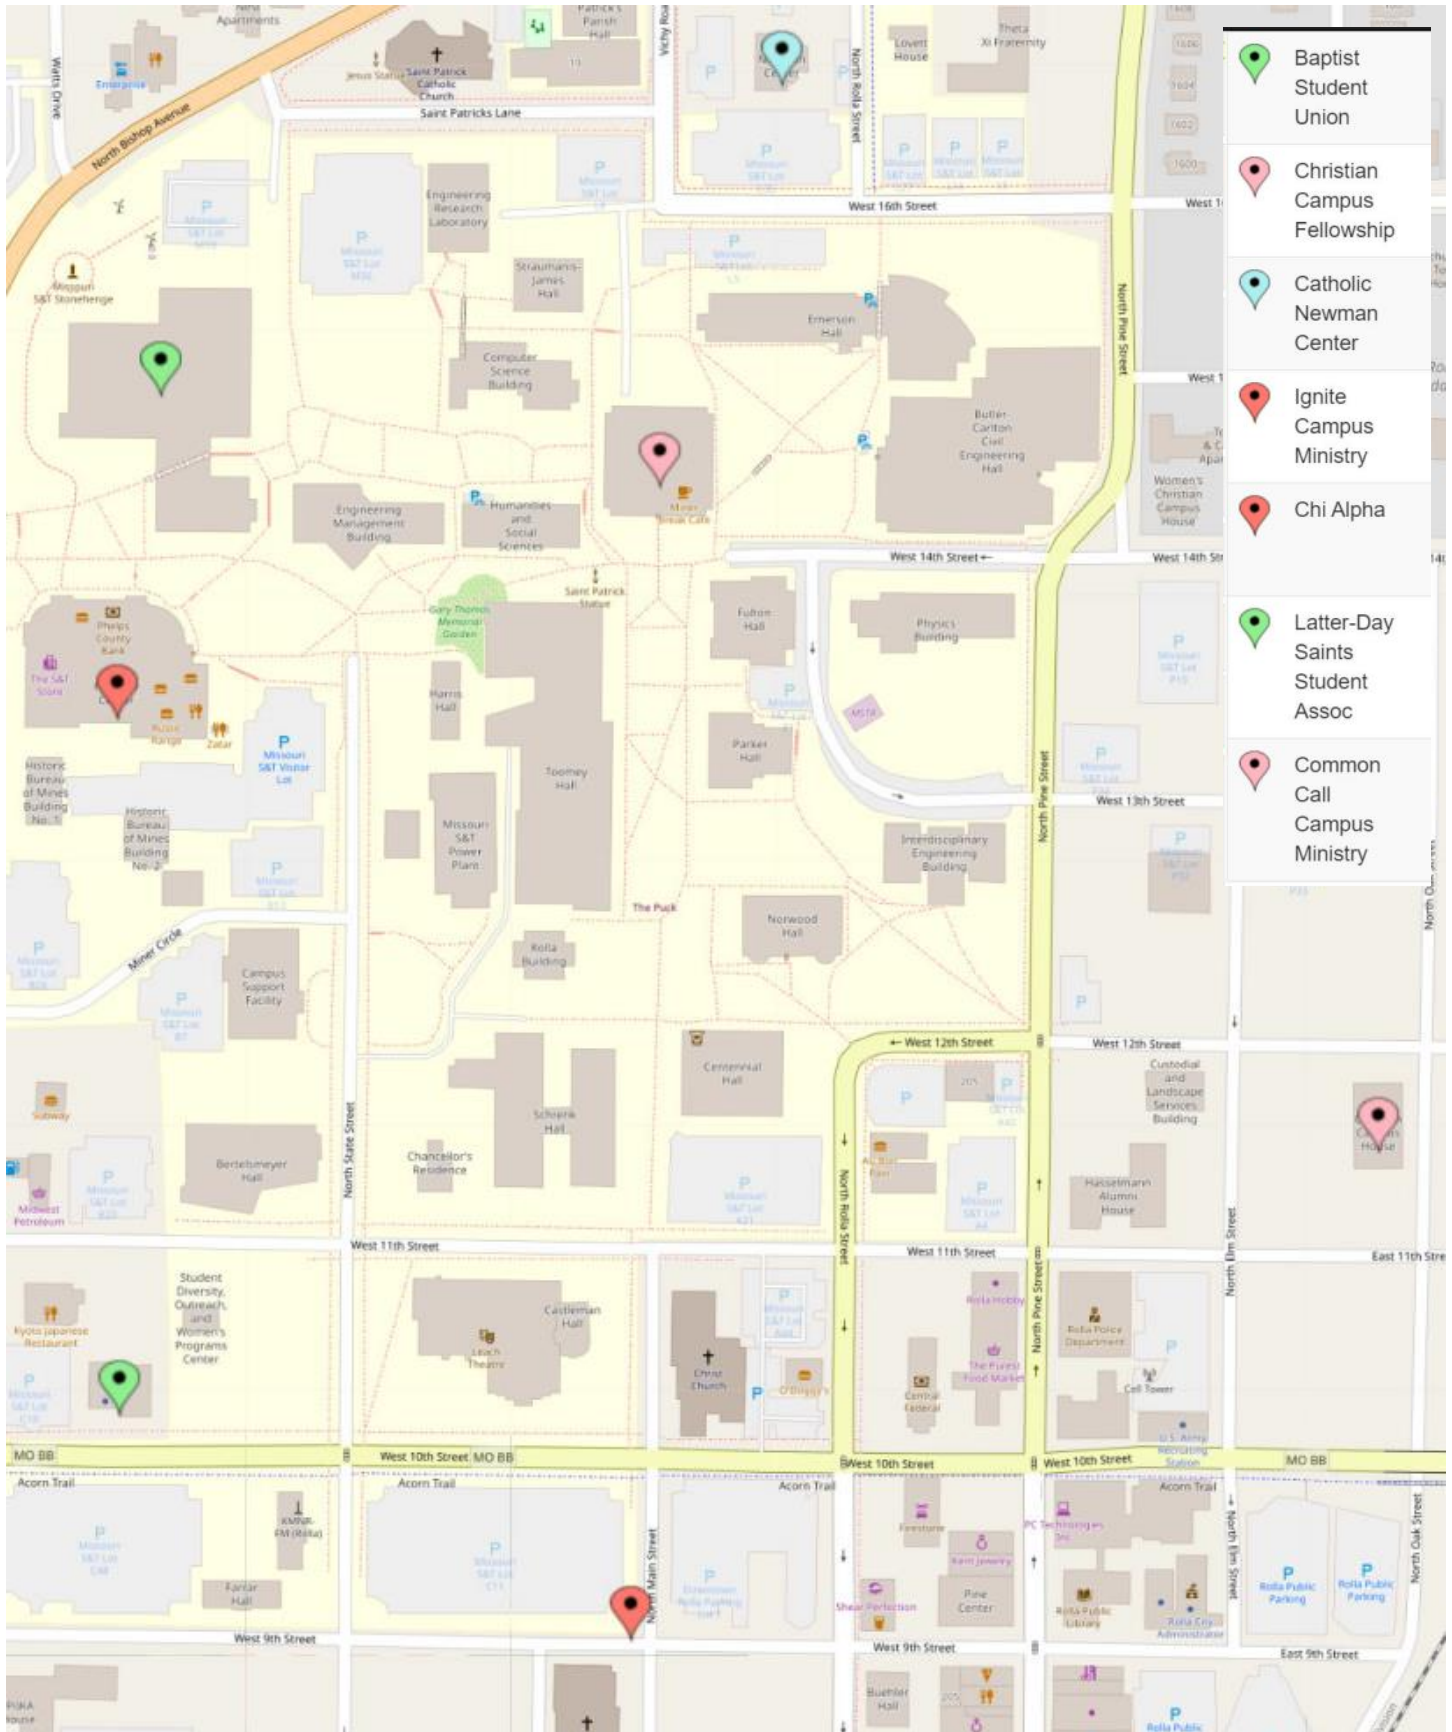

- Baptist Student Union
- Christian Campus Fellowship
- Catholic Newman Center
- Ignite Campus Ministry
- Chi Alpha
- Latter-Day Saints Student Assoc
- Common Call Campus Ministry